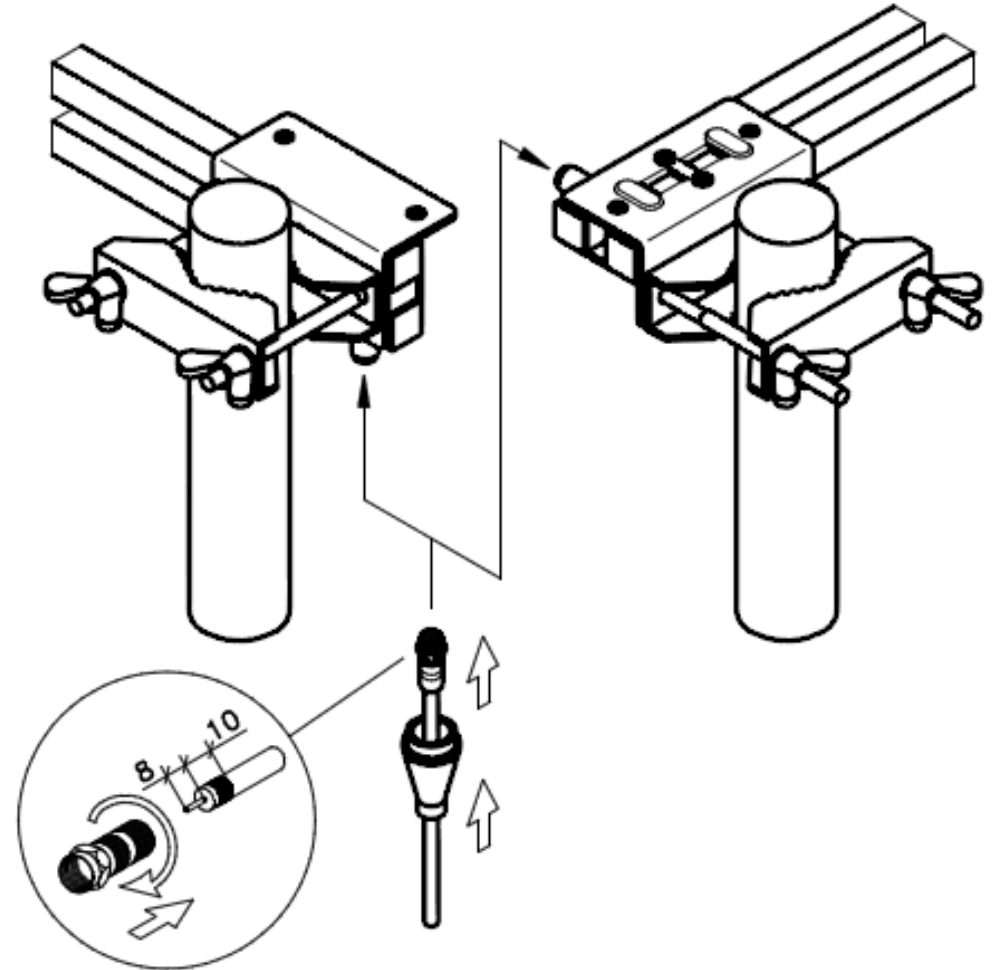

Antiference®

20 ELEMENT UHF LOG-PERIODIC AERIAL
COMPATIBLE WITH DIGITAL & ANALOGUE TERRESTRIAL SIGNALS

LP20FHV

SPECIFICATION & ASSEMBLY

Frequency range	Imped.	Elements	Aerial Gain	Front – back ratio	Connector	Lenght
470 – 862 MHz	75 Ω	20	7,5 dB	20 – 30 dB	F type	440 mm

Cable connection :

horizontal – POLARIZATION – vertical

Antiference Ltd, Fradley Distribution Park, Wood End Lane, Fradley Park, Lichfield, Staff, WS13 8NE

Antiference reserve the right to alter the specifications of their products without notice.