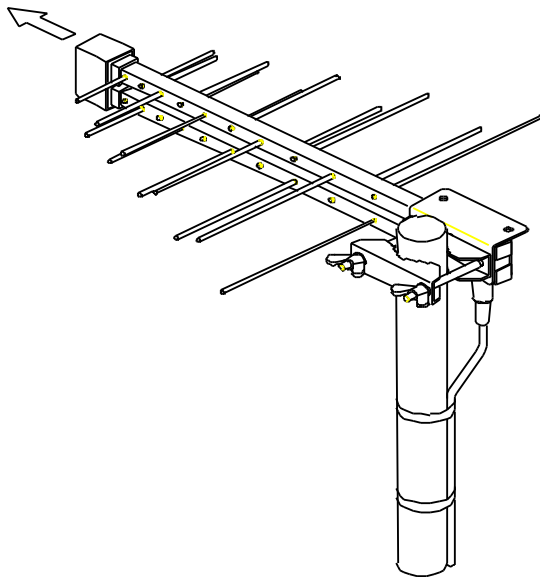

Antiference®

20 ELEMENT UHF LOG-PERIODIC AERIAL
COMPATIBLE WITH DIGITAL & ANALOGUE TERRESTRIAL SIGNALS

LP20FHV

SPECIFICATION & ASSEMBLY

Frequency range	Imped.	Elements	Aerial Gain	Front – back ratio	Connector	Lenght
470 – 862 MHz	75 Ω	20	7,5 dB	20 – 30 dB	F type	440 mm

Cable connection :

horizontal – POLARIZATION – vertical

Antiference Ltd, Fradley Distribution Park, Wood End Lane, Fradley Park, Lichfield, Staff, WS13 8NE

Antiference reserve the right to alter the specifications of their products without notice.